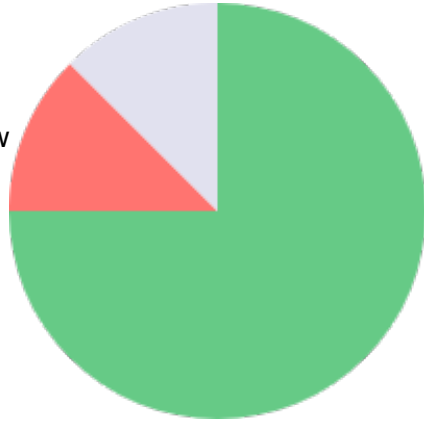

Apps by Approval Status

- Approved
12
- Pending Review
0
- Restricted
2
- Unknown
2

Apps by Risk Scores

- Low Risk
6
- Medium Risk
10
- High Risk
0
- Unknown
0

Apps by Productivity

- High
10
- Medium
4
- Low
2
- Unknown
0